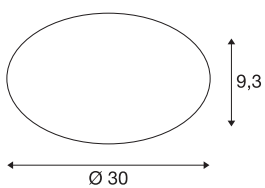

## LIPSY 30 Dome

LED Outdoor surface-mounted wall and ceiling light, white, IP44, 3000/4000K

With their timeless and discreet design, the LIPSY DOME series of wall and ceiling lights are a popular lighting solution for a wide range of applications. The steel and acrylic glass luminaires come in a variety of housing sizes. The wide beam characteristic creates homogeneous lighting in combination with the powerful LED module. The built-in driver makes direct connection to a 230V mains voltage supply possible. The light colour of the product can be switched between 3000K and 4000K.

## TECHNICAL DATA

Item no.:	1002020
Primary nominal voltage	220-240V ~50/60Hz mA/V
Secondary power / secondary voltage	350 mA/V
Height	9.3 cm
Diameter	30.0 cm
Net weight	0.637 kg
Gross weight	1.045 kg
IP Code	IP 44
Safety class	I
Assembly	Surface
Assembly details	Ceiling, Wall
Wattage	15 W
Lumen	1400 / 1600 lm
Colour temperature	3000/4000 Kelvin
Beam angle	110 °
Color	white
CRI	>80
Binning	3
LXXBXX data	70/50
Service life	30000 h
Maximum ambient temperature	30 °C
BIG WHITE Page	357