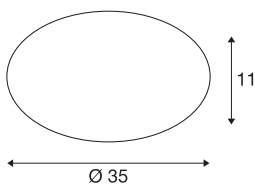

LIPSY 40 Dome

LED Outdoor surface-mounted wall and ceiling light, white, IP44, 3000/4000K

With their timeless and discreet design, the LIPSY DOME series of wall and ceiling lights are a popular lighting solution for a wide range of applications. The steel and acrylic glass luminaires come in a variety of housing sizes. The wide beam characteristic creates homogeneous lighting in combination with the powerful LED module. The built-in driver makes direct connection to a 230V mains voltage supply possible. The light colour of the product can be switched between 3000K and 4000K.

TECHNICAL DATA

Item no.:	1002021
Primary nominal voltage	220-240V ~50/60Hz mA/V
Secondary power / secondary voltage	500 mA/V
Height	11.0 cm
Diameter	35.0 cm
Net weight	0.756 kg
Gross weight	1.295 kg
IP Code	IP 44
Safety class	I
Assembly	Surface
Assembly details	Ceiling, Wall
Wattage	18 W
Lumen	1800 / 2000 lm
Colour temperature	3000/4000 Kelvin
Beam angle	110 °
Color	white
CRI	>80
Binning	3
LXXBXX data	70/50
Service life	30000 h
Maximum ambient temperature	40 °C
BIG WHITE Page	357