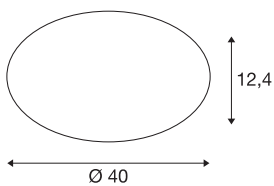

LIPSY 50 Dome

LED Outdoor surface-mounted wall and ceiling light, white, IP44, 3000/4000K

With their timeless and discreet design, the LIPSY DOME series of wall and ceiling lights are a popular lighting solution for a wide range of applications. The steel and acrylic glass luminaires come in a variety of housing sizes. The wide beam characteristic creates homogeneous lighting in combination with the powerful LED module. The built-in driver makes direct connection to a 230V mains voltage supply possible. The light colour of the product can be switched between 3000K and 4000K.

TECHNICAL DATA

Item no.:	1002022
Primary nominal voltage	220-240V ~50/60Hz mA/V
Secondary power / secondary voltage	500 mA/V
Height	12.4 cm
Diameter	40.0 cm
Net weight	0.955 kg
Gross weight	1.66 kg
IP Code	IP 44
Safety class	I
Assembly	Surface
Assembly details	Ceiling, Wall
Wattage	21 W
Lumen	2200 / 2400 lm
Colour temperature	3000/4000 Kelvin
Beam angle	110 °
Color	white
CRI	>80
Binning	3
LXXBXX data	70/50
Service life	30000 h
Maximum ambient temperature	40 °C
BIG WHITE Page	357