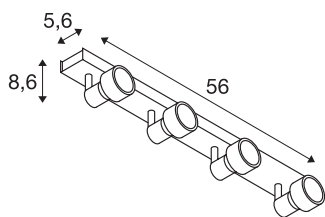

## PURI CW

Indoor surface-mounted wall and ceiling light, quad, QPAR51, black, 4x50W

The wall and ceiling light of the PURI series, whereby one to four rotating and swivelling lamp heads are fitted to the ceiling plate of the luminaire. The luminaire is made of aluminium and, thanks to the GU10 socket, is suitable for both halogen and LED lamps. A lamp is included to place on the lamp for halogen lamps with 5cm diameter. The electrical connection of the luminaire, which comes in various colours, is made directly to the 230V mains supply.

## TECHNICAL DATA

Item no.:	1002029
Socket	GU10
Lamp	QPAR51
Number of sockets	4
Lamps included	0
Primary nominal voltage	230V ~50Hz mA/V
Tilt range	85 °
Horizontal rotation range	350 °
Length	56.0 cm
Width	5.6 cm
Height	8.6 cm
Net weight	1.273 kg
Gross weight	1.591 kg
IP Code	IP 20
Safety class	I
Assembly	Surface
Assembly details	Ceiling, Wall
Wattage	50 W
Color	black
BIG WHITE Page	349