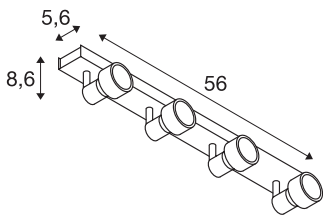

PURI CW

Indoor surface-mounted wall and ceiling light, quad, QPAR51, white, 4x50W

The wall and ceiling light of the PURI series, whereby one to four rotating and swivelling lamp heads are fitted to the ceiling plate of the luminaire. The luminaire is made of aluminium and, thanks to the GU10 socket, is suitable for both halogen and LED lamps. A lamp is included to place on the lamp for halogen lamps with 5cm diameter. The electrical connection of the luminaire, which comes in various colours, is made directly to the 230V mains supply.

TECHNICAL DATA

Item no.:	1002030
Socket	GU10
Lamp	QPAR51
Number of sockets	4
Lamps included	0
Primary nominal voltage	230V ~50Hz mA/V
Tilt range	85 °
Horizontal rotation range	350 °
Length	56.0 cm
Width	5.6 cm
Height	8.6 cm
Net weight	1.283 kg
Gross weight	1.586 kg
IP Code	IP 20
Safety class	I
Assembly	Surface
Assembly details	Ceiling, Wall
Wattage	50 W
Color	white
BIG WHITE Page	349