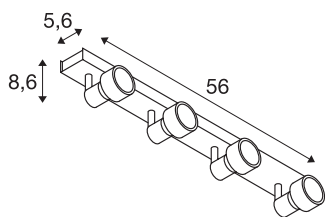

PURI CW

Indoor surface-mounted wall and ceiling light, quad, QPAR51, silver, 4x50W

The wall and ceiling light of the PURI series, whereby one to four rotating and swivelling lamp heads are fitted to the ceiling plate of the luminaire. The luminaire is made of aluminium and, thanks to the GU10 socket, is suitable for both halogen and LED lamps. A lamp is included to place on the lamp for halogen lamps with 5cm diameter. The electrical connection of the luminaire, which comes in various colours, is made directly to the 230V mains supply.

TECHNICAL DATA

Item no.:	1002031
Socket	GU10
Lamp	QPAR51
Number of sockets	4
Lamps included	0
Primary nominal voltage	230V ~50Hz mA/V
Tilt range	85 °
Horizontal rotation range	350 °
Length	56.0 cm
Width	5.6 cm
Height	8.6 cm
Net weight	1.264 kg
Gross weight	1.567 kg
IP Code	IP 20
Safety class	I
Assembly	Surface
Assembly details	Ceiling, Wall
Wattage	50 W
Color	grey