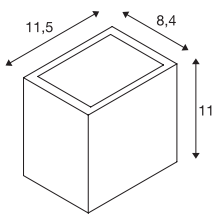

SITRA CUBE WL

LED outdoor surface-mounted wall and ceiling light, anthracite, IP44, 3000K, 10W

SITRA CUBE wall light made from painted aluminium. Thanks to the position of the two built-in high-performance LEDs, the fitted luminaire produces two equal, but opposite, cones of light (UP/DOWN). With protection class IP44 it is suitable for outdoor use. The electrical connection of the luminaire, which comes in various colours, is directly to the 230V mains supply.

TECHNICAL DATA

Item no.:	1002032
Number of different light outlets	2
Primary nominal voltage	100-277V ~50/60Hz mA/V
Secondary power / secondary voltage	500 mA/V
Width	11.5 cm
Height	11.0 cm
Depth	8.4 cm
Net weight	0.846 kg
Gross weight	0.933 kg
IP Code	IP 44
Safety class	I
Impact resistance class	IK05
Impact resistance	0,6999999999999996 Joule
Assembly	Surface
Assembly details	Wall
Wattage	10 W
Lumen	1120 lm
Colour temperature	3000 Kelvin
Beam angle	105 °
Color	anthracite
CRI	>80
Binning	3