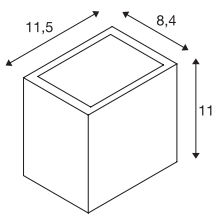

## SITRA CUBE WL

LED outdoor surface-mounted wall and ceiling light, white, IP44, 3000K, 10W

SITRA CUBE wall light made from painted aluminium. Thanks to the position of the two built-in high-performance LEDs, the fitted luminaire produces two equal, but opposite, cones of light (UP/DOWN). With protection class IP44 it is suitable for outdoor use. The electrical connection of the luminaire, which comes in various colours, is directly to the 230V mains supply.

## TECHNICAL DATA

Item no.:	1002033
Number of different light outlets	2
Primary nominal voltage	100-277V ~50/60Hz mA/V
Secondary power / secondary voltage	500 mA/V
Width	11.5 cm
Height	11.0 cm
Depth	8.4 cm
Net weight	0.833 kg
Gross weight	0.933 kg
IP Code	IP 44
Safety class	I
Impact resistance class	IK05
Impact resistance	0,6999999999999996 Joule
Assembly	Surface
Assembly details	Wall
Wattage	10 W
Lumen	1120 lm
Colour temperature	3000 Kelvin
Beam angle	105 °
Color	white
CRI	>80
Binning	3