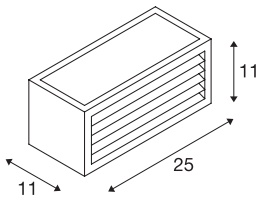

BOX_L

LED outdoor surface-mounted wall and ceiling light, anthracite, IP44, 3000K, 19W

The single-headed BOX-L LED wall light consists of painted aluminium and frosted acrylic, which covers the three light outlets. It is protection class IP44 and suitable for outdoor use. The electrical connection of the luminaire, which comes in various colours, is made directly to the 230V mains supply.

TECHNICAL DATA

Item no.:	1002035
Primary nominal voltage	100-277V ~50/60Hz mA/V
Secondary power / secondary voltage	500 mA/V
Width	25.0 cm
Height	11.0 cm
Depth	11.0 cm
Net weight	1.313 kg
Gross weight	1.436 kg
IP Code	IP 54
Safety class	I
Impact resistance class	IK05
Impact resistance	0,6999999999999996 Joule
Assembly	Surface
Assembly details	Wall
Wattage	19 W
Lumen	600 lm
Colour temperature	3000 Kelvin
Color	anthracite
CRI	>80
Binning	5
LXXBXX data	70/50
Service life	30000 h