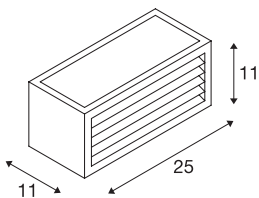

## BOX\_L

LED outdoor surface-mounted wall and ceiling light, rust coloured, IP44, 3000K, 19W

The single-headed BOX-L LED wall light consists of painted aluminium and frosted acrylic, which covers the three light outlets. It is protection class IP44 and suitable for outdoor use. The electrical connection of the luminaire, which comes in various colours, is made directly to the 230V mains supply.

## TECHNICAL DATA

Item no.:	1002036
Primary nominal voltage	100-277V ~50/60Hz mA/V
Secondary power / secondary voltage	500 mA/V
Width	25.0 cm
Height	11.0 cm
Depth	11.0 cm
Net weight	1.351 kg
Gross weight	1.475 kg
IP Code	IP 54
Safety class	I
Impact resistance class	IK05
Impact resistance	0,6999999999999996 Joule
Assembly	Surface
Assembly details	Wall
Wattage	19 W
Lumen	600 lm
Colour temperature	3000 Kelvin
Color	rust
CRI	>80
Binning	5
LXXBXX data	70/50
Service life	30000 h