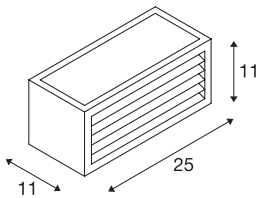

BOX_L

LED outdoor surface-mounted wall and ceiling light, white, IP44, 3000K, 19W

The single-headed BOX-L LED wall light consists of painted aluminium and frosted acrylic, which covers the three light outlets. It is protection class IP44 and suitable for outdoor use. The electrical connection of the luminaire, which comes in various colours, is made directly to the 230V mains supply.

TECHNICAL DATA

Item no.:	1002037
Primary nominal voltage	100-277V ~50/60Hz mA/V
Secondary power / secondary voltage	500 mA/V
Width	25.0 cm
Height	11.0 cm
Depth	11.0 cm
Net weight	1.232 kg
Gross weight	1.352 kg
IP Code	IP 54
Safety class	I
Impact resistance class	IK05
Impact resistance	0,6999999999999996 Joule
Assembly	Surface
Assembly details	Wall
Wattage	19 W
Lumen	600 lm
Colour temperature	3000 Kelvin
Color	white
CRI	>80
Binning	5
LXXBXX data	70/50
Service life	30000 h