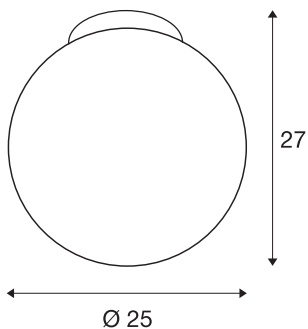

ROTOBALL 25 CL

Indoor surface-mounted ceiling light, E27, white, max. 24W

The spherical ROTOBALL 25 240V ceiling light consists of a lamp shade made from temperature-resistant plastic, which is visually complemented by a silver grey, steel mounting bracket. The voluminous lamp shade provides homogeneous illumination characteristics in combination with the standard E27 socket for the energy-saving or LED lamps that are used. The package includes an appropriate ceiling plate. The ROTOBALL 25 ceiling light is therefore ready for direct connection to a 230V mains voltage supply.

TECHNICAL DATA

Item no.:	1002051
Socket	E27
Number of sockets	1
Lamps included	0
Primary nominal voltage	230V ~50Hz mA/V
Height	27.0 cm
Diameter	25.0 cm
Net weight	0.879 kg
Gross weight	1.43 kg
IP Code	IP 20
Safety class	I
Assembly	Surface
Assembly details	Ceiling
Wattage	24 W
Color	white
Maximum ambient temperature	40 °C
BIG WHITE Page	308