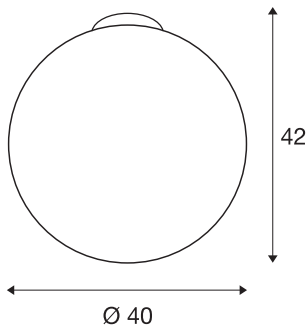

ROTOBALL 40 CL

Indoor surface-mounted ceiling light, E27, white, max. 24W

The spherical ROTOBALL 40 240V ceiling light consists of a lamp shade made from temperature-resistant plastic, which is visually complemented by a silver grey, steel mounting bracket. The voluminous lamp shade provides homogeneous illumination characteristics in combination with the standard E27 socket for the energy-saving or LED lamps that are used. The package includes an appropriate ceiling plate. The ROTOBALL 40 ceiling light is therefore ready for direct connection to a 230V mains voltage supply.

TECHNICAL DATA

Item no.:	1002052
Socket	E27
Number of sockets	1
Lamps included	0
Primary nominal voltage	230V ~50Hz mA/V
Height	42.0 cm
Diameter	40.0 cm
Net weight	1.985 kg
Gross weight	3.28 kg
IP Code	IP 20
Safety class	I
Assembly	Surface
Assembly details	Ceiling
Wattage	24 W
Color	white
Maximum ambient temperature	40 °C
BIG WHITE Page	308