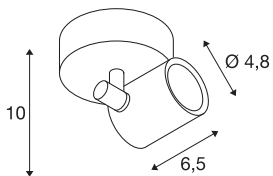

## SPOT E27

CW, Indoor surface-mounted wall and ceiling light, silver-grey, max. 75W

The SPOT E27 puristic high-voltage luminaire spot is made from aluminium and is designed for lamps with an E27 socket. Available with a black, white or silver-grey housing, SPOT E27 is ready for direct connection to a 230V mains power supply.

## TECHNICAL DATA

Item no.:	1002074
Socket	E27
Lamp	QPAR20
Number of sockets	1
Primary nominal voltage	230V ~50Hz mA/V
Tilt range	90 °
Horizontal rotation range	340 °
Length	6.5 cm
Height	10.0 cm
Diameter	4.8 cm
Net weight	0.33 kg
Gross weight	0.421 kg
IP Code	IP 20
Safety class	I
Assembly	Surface
Assembly details	Ceiling, Wall
Wattage	75 W
Color	grey