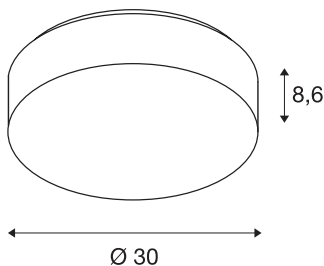

## LIPSY 30 Drum CW

LED Outdoor surface-mounted wall and ceiling light, white, IP44 3000/4000K

Because of their timeless and discreet design, the wall and ceiling lights of the LIPSY DRUM series are a popular lighting solution for a wide range of applications. The steel and acrylic glass luminaires come in a variety of housing sizes. The wide beam characteristic creates homogeneous lighting in combination with the powerful LED module. The built-in driver makes direct connection to a 230V mains voltage supply possible. The light colour of the product can be switched between 3000K and 4000K.

## TECHNICAL DATA

Item no.:	1002075
Primary nominal voltage	220-240V ~50/60Hz mA/V
Secondary power / secondary voltage	350 mA/V
Height	8.6 cm
Diameter	30.0 cm
Net weight	0.672 kg
Gross weight	1.073 kg
IP Code	IP 44
Safety class	I
Assembly	Surface
Assembly details	Ceiling, Wall
Wattage	15 W
Lumen	1400 / 1600 lm
Colour temperature	3000/4000 Kelvin
Beam angle	120 °
Color	white
CRI	>80
Binning	3
LXXBXX data	70/50
Service life	30000 h
Maximum ambient temperature	30 °C
BIG WHITE Page	358