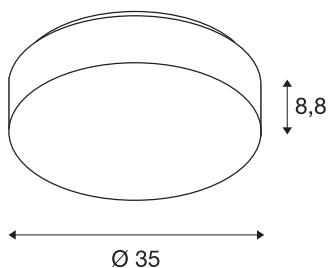

LIPSY 40 Drum CW

LED Outdoor surface-mounted wall and ceiling light, white, IP44 3000/4000K

Because of their timeless and discreet design, the wall and ceiling lights of the LIPSY DRUM series are a popular lighting solution for a wide range of applications. The steel and acrylic glass luminaires come in a variety of housing sizes. The wide beam characteristic creates homogeneous lighting in combination with the powerful LED module. The built-in driver makes direct connection to a 230V mains voltage supply possible. The light colour of the product can be switched between 3000K and 4000K.

TECHNICAL DATA

Item no.:	1002076
Primary nominal voltage	220-240V ~50/60Hz mA/V
Secondary power / secondary voltage	500 mA/V
Height	8.8 cm
Diameter	35.0 cm
Net weight	0.758 kg
Gross weight	1.301 kg
IP Code	IP 44
Safety class	I
Assembly	Surface
Assembly details	Ceiling, Wall
Wattage	18 W
Lumen	1800 / 2000 lm
Colour temperature	3000/4000 Kelvin
Beam angle	120 °
Color	white
CRI	>80
Binning	3
LXXBXX data	70/50
Service life	30000 h
Maximum ambient temperature	40 °C
BIG WHITE Page	358