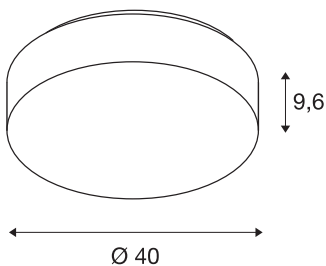

LIPSY 50 Drum CW

LED Outdoor surface-mounted wall and ceiling light, white, IP44 3000/4000K

Because of their timeless and discreet design, the wall and ceiling lights of the LIPSY DRUM series are a popular lighting solution for a wide range of applications. The steel and acrylic glass luminaires come in a variety of housing sizes. The wide beam characteristic creates homogeneous lighting in combination with the powerful LED module. The built-in driver makes direct connection to a 230V mains voltage supply possible. The light colour of the product can be switched between 3000K and 4000K.

TECHNICAL DATA

Item no.:	1002077
Primary nominal voltage	220-240V ~50/60Hz mA/V
Secondary power / secondary voltage	500 mA/V
Height	9.6 cm
Diameter	40.0 cm
Net weight	0.971 kg
Gross weight	1.691 kg
IP Code	IP 44
Safety class	I
Assembly	Surface
Assembly details	Ceiling,Wall
Wattage	21 W
Lumen	2200 / 2400 lm
Colour temperature	3000/4000 Kelvin
Beam angle	120 °
Color	white
CRI	>80
Binning	3
LXXBXX data	70/50
Service life	30000 h
Maximum ambient temperature	40 °C
BIG WHITE Page	358