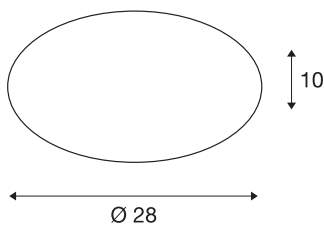

LIPSY 30 VALETO® CW

LED Indoor surface-mounted wall and ceiling light, white, 14W

With their timeless and discreet design, the wall and ceiling lights in the LIPSY VALETO® series are a popular lighting solution for a wide range of applications. The steel and acrylic glass luminaires come in a variety of housing sizes. The wide beam characteristic creates homogeneous lighting in combination with the powerful LED module. The built-in driver makes direct connection to a 230V mains voltage supply possible. The luminaire is already equipped with SLV VALETO® components and can therefore be installed in existing systems.

TECHNICAL DATA

Item no.:	1002132
Primary nominal voltage	230V ~50/60Hz mA/V
Height	10.0 cm
Diameter	28.0 cm
Net weight	0.468 kg
Gross weight	0.852 kg
IP Code	IP 20
Safety class	I
Assembly	Surface
Assembly details	Ceiling,Wall
Wattage	14.5 W
Lumen	1400 lm
Colour temperature	3000 Kelvin
Beam angle	120 °
Color	white
CRI	>80
LXXBXX data	70/50
Service life	50000 h
Minimum ambient temperature	-30 °C
Maximum ambient temperature	40 °C
BIG WHITE Page	356