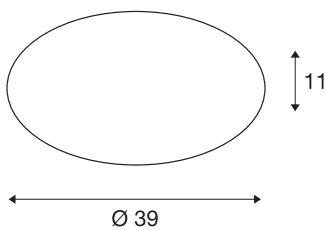

## LIPSY 40 VALETO® CW

LED Indoor surface-mounted wall and ceiling light, white, 16W

With their timeless and discreet design, the wall and ceiling lights in the LIPSY VALETO® series are a popular lighting solution for a wide range of applications. The steel and acrylic glass luminaires come in a variety of housing sizes. The wide beam characteristic creates homogeneous lighting in combination with the powerful LED module. The built-in driver makes direct connection to a 230V mains voltage supply possible. The luminaire is already equipped with SLV VALETO® components and can therefore be installed in existing systems.

## TECHNICAL DATA

Item no.:	1002133
Primary nominal voltage	230V ~50/60Hz mA/V
Height	11.0 cm
Diameter	39.0 cm
Net weight	0.787 kg
Gross weight	1.369 kg
IP Code	IP 20
Safety class	I
Assembly	Surface
Assembly details	Ceiling, Wall
Wattage	17 W
Lumen	1700 lm
Colour temperature	3000 Kelvin
Beam angle	120 °
Color	white
CRI	>80
LXXBXX data	70/50
Service life	50000 h
Minimum ambient temperature	-30 °C
Maximum ambient temperature	40 °C
BIG WHITE Page	356