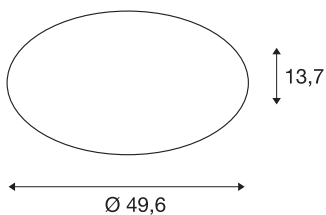

## LIPSY 50 VALETO® CW

LED Indoor surface-mounted wall and ceiling light, white, 31W

With their timeless and discreet design, the wall and ceiling lights in the LIPSY VALETO® series are a popular lighting solution for a wide range of applications. The steel and acrylic glass luminaires come in a variety of housing sizes. The wide beam characteristic creates homogeneous lighting in combination with the powerful LED module. The built-in driver makes direct connection to a 230V mains voltage supply possible. The luminaire is already equipped with SLV VALETO® components and can therefore be installed in existing systems.

## TECHNICAL DATA

Item no.:	1002134
Primary nominal voltage	230V ~50/60Hz mA/V
Height	13.7 cm
Diameter	49.6 cm
Net weight	1.521 kg
Gross weight	2.484 kg
IP Code	IP 20
Safety class	I
Assembly	Surface
Assembly details	Ceiling,Wall
Wattage	31.5 W
Lumen	2800 lm
Colour temperature	3000 Kelvin
Beam angle	120 °
Color	white
CRI	>80
LXXBXX data	70/50
Service life	50000 h
Minimum ambient temperature	-30 °C
Maximum ambient temperature	40 °C
BIG WHITE Page	356