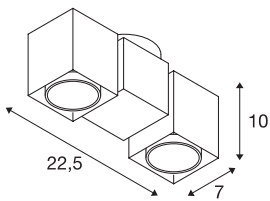

ALTRA DICE CL

Indoor surface-mounted wall and ceiling light, double, QPAR51, black

The cube-shaped ceiling light ALTRA DICE from aluminium and steel is equipped with two lamp heads with one unilateral cut each in order to host the high-voltage halogen lamps. Optionally available with a white, black or silver-grey housing, the rotating and swivelling surface-mounted spotlight for holding 240V type GU10 halogen lamps, is ready for direct connection to a 230V mains power supply.

TECHNICAL DATA

Item no.:	1002215
Socket	GU10
Lamp	QPAR51
Number of sockets	2
Lamps included	0
Primary nominal voltage	220-240V ~50/60Hz mA/V
Tilt range	180 °
Horizontal rotation range	350 °
Length	22.5 cm
Width	7.0 cm
Height	9.0 cm
Net weight	0.794 kg
Gross weight	0.956 kg
IP Code	IP 20
Safety class	I
Assembly	Surface
Assembly details	Ceiling, Wall
Wattage	50 W
Color	black
Maximum ambient temperature	25 °C
BIG WHITE Page	316