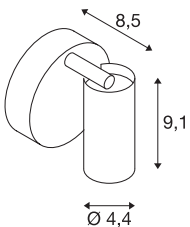

FITU

indoor wall and ceiling recessed light, E27, black

The swivelling FITU wall and ceiling light is available in various colours and is from our MIX & MATCH system. The FITU product family impresses with its wide variety of application possibilities. Thanks to the fitted E27 socket, the luminaire is suitable for LED and energy-saving lamps. The electrical connection is made directly to the 230V mains supply.

TECHNICAL DATA

Item no.:	1002585
Socket	E27
Number of sockets	1
Primary nominal voltage	220-240V ~50/60Hz mA/V
Tilt range	120 °
Horizontal rotation range	330 °
Length	9.1 cm
Height	8.5 cm
Diameter	4.4 cm
Net weight	0.331 kg
Gross weight	0.467 kg
IP Code	IP 20
Safety class	I
Assembly	Surface
Assembly details	Ceiling, Wall
Wattage	60 W
Color	black
Maximum ambient temperature	30 °C
BIG WHITE Page	333