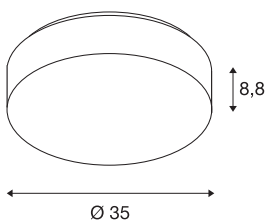

## LIPSY 40 DRUM DALI CW

LED Indoor surface-mounted wall and ceiling light, white, 3000/4000K

Because of their timeless and discreet design, the wall and ceiling lights in the LIPSY DRUM DALI series are a popular lighting solution for a wide range of applications. The steel and acrylic glass luminaires come in a variety of housing sizes. The wide beam characteristic creates homogeneous lighting in combination with the powerful LED module. The built-in DALI-compatible LED driver makes it possible to connect directly to a 230V mains power supply. The light colour of the product can be switched between 3000K and 4000K.

## TECHNICAL DATA

Item no.:	1002940
Primary nominal voltage	220-240V ~50/60Hz mA/V
Secondary power / secondary voltage	500 mA/V
Height	8.8 cm
Diameter	35.0 cm
Net weight	0.821 kg
Gross weight	1.377 kg
IP Code	IP 44
Safety class	I
Assembly	Surface
Assembly details	Ceiling, Wall
Dimming technology	DALI
Wattage	18 W
Lumen	1800 / 2000 lm
Colour temperature	3000/4000 Kelvin
Beam angle	120 °
Color	white
CRI	>80
Binning	3
LXXBXX data	70/50
Service life	30000 h
Maximum ambient temperature	40 °C