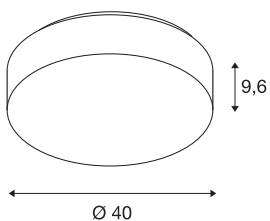

LIPSY 50 DRUM DALI CW

LED Indoor surface-mounted wall and ceiling light, white, 3000/4000K

Because of their timeless and discreet design, the wall and ceiling lights in the LIPSY DRUM DALI series are a popular lighting solution for a wide range of applications. The steel and acrylic glass luminaires come in a variety of housing sizes. The wide beam characteristic creates homogeneous lighting in combination with the powerful LED module. The built-in DALI-compatible LED driver makes it possible to connect directly to a 230V mains power supply. The light colour of the product can be switched between 3000K and 4000K.

TECHNICAL DATA

Item no.:	1002941
Primary nominal voltage	220-240V ~50/60Hz mA/V
Secondary power / secondary voltage	500 mA/V
Height	9.6 cm
Diameter	40.0 cm
Net weight	1.1 kg
Gross weight	1.786 kg
IP Code	IP 44
Safety class	I
Assembly	Surface
Assembly details	Ceiling, Wall
Dimming technology	DALI
Wattage	21 W
Lumen	2200 / 2400 lm
Colour temperature	3000/4000 Kelvin
Beam angle	120 °
Color	white
CRI	>80
Binning	3
LXXBXX data	70/50
Service life	30000 h
Maximum ambient temperature	40 °C