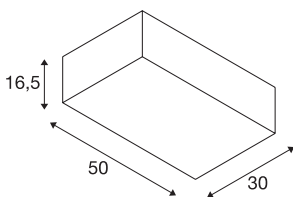

### TECHNICAL DATA

Item no.:	1002944
Socket	E27
Number of sockets	2
Primary nominal voltage	220-240V ~50/60Hz mA/V
Length	50.0 cm
Width	30.0 cm
Height	16.5 cm
Net weight	1.601 kg
Gross weight	2.448 kg
IP Code	IP 20
Safety class	I
Assembly	Surface
Assembly details	Ceiling
Wattage	40 W
Color	black
Maximum ambient temperature	40 °C
BIG WHITE Page	284