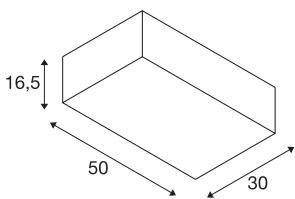

ACCANTO SQUARE E27

Indoor surface-mounted ceiling light white

Stylishly manufactured steel and textile elements give the ACCANTO ceiling light its unmistakable charm. The textile lampshade with the rectangular design, which is available in white or black, ensures that the lamp which is used has homogeneous lighting attributes. We give you the choice thanks to the installed E27 lamp socket. Regardless of whether you want to use an LED lamp, an energy-saving lamp, or a normal commercial incandescent lamp. The ceiling light is supplied ready to be connected to a 230V mains power supply.

TECHNICAL DATA

Item no.:	1002945
Socket	E27
Number of sockets	2
Primary nominal voltage	220-240V ~50/60Hz mA/V
Length	50.0 cm
Width	30.0 cm
Height	16.5 cm
Net weight	1.612 kg
Gross weight	2.451 kg
IP Code	IP 20
Safety class	I
Assembly	Surface
Assembly details	Ceiling
Wattage	40 W
Color	white
Maximum ambient temperature	40 °C
BIG WHITE Page	284