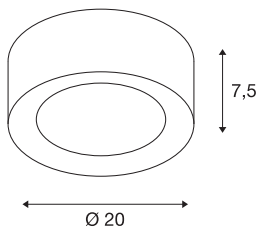

FERA 25 CL DALI

Indoor LED surface-mounted ceiling light, white

The FERA 25 240V LED ceiling light impresses with its simple, clear design and high luminosity. The built-in LEDs produce outstanding lumen output. Thus, the fitting can be used for general room lighting. Thanks to the built-in LED driver, the light is ready for direct connection to 230V AC. This luminaire contains built-in LED lamps.

TECHNICAL DATA

Item no.:	1002967
Number of different light outlets	1
Primary nominal voltage	220-240V ~50/60Hz mA/V
Secondary power / secondary voltage	500 mA/V
Height	7.5 cm
Diameter	20.0 cm
Net weight	0.805 kg
Gross weight	1.048 kg
IP Code	IP 20
Safety class	I
Assembly	Surface
Assembly details	Ceiling
Dimming technology	DALI
Wattage	19.5 W
Lumen	1580 / 1650 lm
Colour temperature	3000/4000 Kelvin
Beam angle	90 °
Color	white
CRI	>80
Binning	3
LXXBXX data	70/50
Service life	30000 h