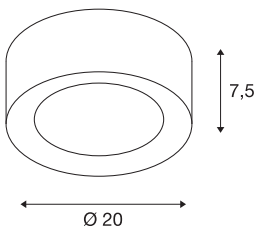

FERA 25 CL DALI

Indoor LED surface-mounted ceiling light, black

The FERA 25 240V LED ceiling light impresses with its simple, clear design and high luminosity. The built-in LEDs produce outstanding lumen output. Thus, the fitting can be used for general room lighting. Thanks to the built-in LED driver, the light is ready for direct connection to 230V AC. This luminaire contains built-in LED lamps.

TECHNICAL DATA

Item no.:	1002968
Number of different light outlets	1
Primary nominal voltage	220-240V ~50/60Hz mA/V
Secondary power / secondary voltage	500 mA/V
Height	7.5 cm
Diameter	20.0 cm
Net weight	0.807 kg
Gross weight	1.144 kg
IP Code	IP 20
Safety class	I
Assembly	Surface
Assembly details	Ceiling
Dimming technology	DALI
Wattage	19.5 W
Lumen	1580 / 1650 lm
Colour temperature	3000/4000 Kelvin
Beam angle	90 °
Color	black
CRI	>80
Binning	3
LXXBXX data	70/50
Service life	30000 h