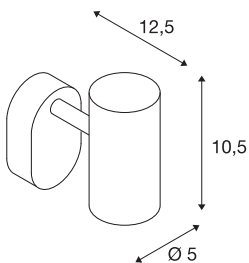

NOBLO I

Indoor LED surface-mounted ceiling light 2700K white

NOBLO rotating and tilting LED spotlight for surface mounting on walls and ceilings. The luminaire impresses with its slim design and is therefore ideal for modern lighting concepts. The luminaire is made from aluminium and equipped with a Premium LED module. The luminaire is available in three housing colours with two or three light outlets.

TECHNICAL DATA

Item no.:	1002970
Primary nominal voltage	220-240V ~50/60Hz mA/V
Secondary power / secondary voltage	350 mA/V
Vertical tilting range	90 °
Horizontal rotation range	350 °
Length	9.0 cm
Width	10.5 cm
Height	12.7 cm
Net weight	0.323 kg
Gross weight	0.411 kg
IP Code	IP 20
Safety class	I
Assembly	Surface
Assembly details	Ceiling, Wall
Dimming technology	Leading edge
Wattage	8 W
Lumen	600 lm
Colour temperature	2700 Kelvin
Beam angle	36 °
Color	white
CRI	>80
Binning	6

LXXBXX data	70/50
Service life	30000 h
BIG WHITE Page	343

Notes
