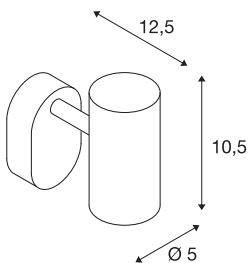

NOBLO I

Indoor LED surface-mounted ceiling light 2700K silver

NOBLO rotating and tilting LED spotlight for surface mounting on walls and ceilings. The luminaire impresses with its slim design and is therefore ideal for modern lighting concepts. The luminaire is made from aluminium and equipped with a Premium LED module. The luminaire is available in three housing colours with two or three light outlets.

TECHNICAL DATA

Item no.:	1002971
Primary nominal voltage	220-240V ~50/60Hz mA/V
Secondary power / secondary voltage	350 mA/V
Vertical tilting range	90 °
Horizontal rotation range	350 °
Length	9.0 cm
Width	10.5 cm
Height	12.7 cm
Net weight	0.321 kg
Gross weight	0.407 kg
IP Code	IP 20
Safety class	I
Assembly	Surface
Assembly details	Ceiling, Wall
Dimming technology	Leading edge
Wattage	8 W
Lumen	600 lm
Colour temperature	2700 Kelvin
Beam angle	36 °
Color	silver
CRI	>80
Binning	6

LXXBXX data	70/50
Service life	30000 h
BIG WHITE Page	343

Notes
