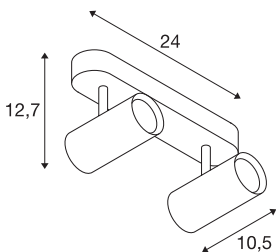

### Indoor LED surface-mounted ceiling light 2700K black

NOBLO rotating and tilting LED spotlight for surface mounting on walls and ceilings. The luminaire impresses with its slim design and is therefore ideal for modern lighting concepts. The luminaire is made from aluminium and equipped with a Premium LED module. The luminaire is available in three housing colours with two or three light outlets.

## TECHNICAL DATA

Item no.:	1002973
Primary nominal voltage	220-240V ~50/60Hz mA/V
Secondary power / secondary voltage	350 mA/V
Vertical tilting range	90 °
Horizontal rotation range	350 °
Length	24.0 cm
Width	10.5 cm
Height	12.7 cm
Net weight	0.668 kg
Gross weight	0.905 kg
IP Code	IP 20
Safety class	I
Assembly	Surface
Assembly details	Ceiling, Wall
Dimming technology	Leading edge
Wattage	16 W
Lumen	1200 lm
Colour temperature	2700 Kelvin
Beam angle	36 °
Color	black
CRI	>80
Binning	6