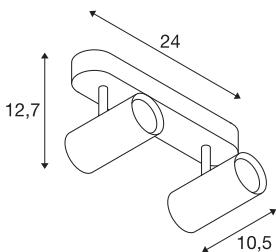

NOBLO II

Indoor LED surface-mounted ceiling light 2700K white

NOBLO rotating and tilting LED spotlight for surface mounting on walls and ceilings. The luminaire impresses with its slim design and is therefore ideal for modern lighting concepts. The luminaire is made from aluminium and equipped with a Premium LED module. The luminaire is available in three housing colours with two or three light outlets.

TECHNICAL DATA

Item no.:	1002974
Primary nominal voltage	220-240V ~50/60Hz mA/V
Secondary power / secondary voltage	350 mA/V
Vertical tilting range	90 °
Horizontal rotation range	350 °
Length	24.0 cm
Width	10.5 cm
Height	12.7 cm
Net weight	0.703 kg
Gross weight	0.946 kg
IP Code	IP 20
Safety class	I
Assembly	Surface
Assembly details	Ceiling, Wall
Dimming technology	Leading edge
Wattage	16 W
Lumen	1200 lm
Colour temperature	2700 Kelvin
Beam angle	36 °
Color	white
CRI	>80
Binning	6

LXXBXX data	70/50
Service life	30000 h
BIG WHITE Page	343

Notes
