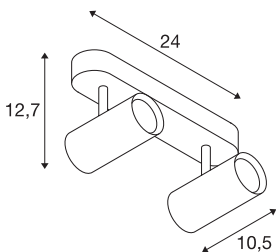

## NOBLO II

Indoor LED surface-mounted ceiling light 2700K silver

NOBLO rotating and tilting LED spotlight for surface mounting on walls and ceilings. The luminaire impresses with its slim design and is therefore ideal for modern lighting concepts. The luminaire is made from aluminium and equipped with a Premium LED module. The luminaire is available in three housing colours with two or three light outlets.

### TECHNICAL DATA

Item no.:	1002975
Primary nominal voltage	220-240V ~50/60Hz mA/V
Secondary power / secondary voltage	350 mA/V
Vertical tilting range	90 °
Horizontal rotation range	350 °
Length	24.0 cm
Width	10.5 cm
Height	12.7 cm
Net weight	0.676 kg
Gross weight	0.919 kg
IP Code	IP 20
Safety class	I
Assembly	Surface
Assembly details	Ceiling, Wall
Dimming technology	Leading edge
Wattage	16 W
Lumen	1200 lm
Colour temperature	2700 Kelvin
Beam angle	36 °
Color	silver
CRI	>80
Binning	6

LXXBXX data	70/50
Service life	30000 h
BIG WHITE Page	343

**Notes**

---

---

---

---

---