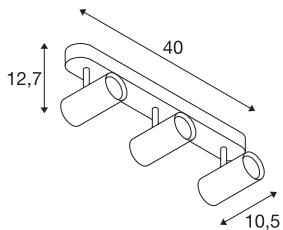

NOBLO III

Indoor LED surface-mounted ceiling light 2700K black

NOBLO rotating and tilting LED spotlight for surface mounting on walls and ceilings. The luminaire impresses with its slim design and is therefore ideal for modern lighting concepts. The luminaire is made from aluminium and equipped with a Premium LED module. The luminaire is available in three housing colours with two or three light outlets.

TECHNICAL DATA

Item no.:	1002976
Primary nominal voltage	220-240V ~50/60Hz mA/V
Secondary power / secondary voltage	350 mA/V
Vertical tilting range	90 °
Horizontal rotation range	350 °
Length	40.0 cm
Width	10.5 cm
Height	12.7 cm
Net weight	1.025 kg
Gross weight	1.363 kg
IP Code	IP 20
Safety class	I
Assembly	Surface
Assembly details	Ceiling, Wall
Dimming technology	Leading edge
Wattage	24 W
Lumen	1800 lm
Colour temperature	2700 Kelvin
Beam angle	36 °
Color	black
CRI	>80
Binning	6

LXXBXX data	70/50
Service life	30000 h
BIG WHITE Page	343

Notes
