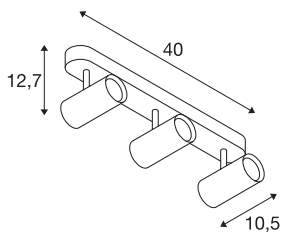

NOBLO III

Indoor LED surface-mounted ceiling light 2700K white

NOBLO rotating and tilting LED spotlight for surface mounting on walls and ceilings. The luminaire impresses with its slim design and is therefore ideal for modern lighting concepts. The luminaire is made from aluminium and equipped with a Premium LED module. The luminaire is available in three housing colours with two or three light outlets.

TECHNICAL DATA

| | |
|-------------------------------------|------------------------|
| Item no.: | 1002977 |
| Primary nominal voltage | 220-240V ~50/60Hz mA/V |
| Secondary power / secondary voltage | 350 mA/V |
| Vertical tilting range | 90 ° |
| Horizontal rotation range | 350 ° |
| Length | 40.0 cm |
| Width | 10.5 cm |
| Height | 12.7 cm |
| Net weight | 1.07 kg |
| Gross weight | 1.408 kg |
| IP Code | IP 20 |
| Safety class | I |
| Assembly | Surface |
| Assembly details | Ceiling, Wall |
| Dimming technology | Leading edge |
| Wattage | 24 W |
| Lumen | 1800 lm |
| Colour temperature | 2700 Kelvin |
| Beam angle | 36 ° |
| Color | white |
| CRI | >80 |
| Binning | 6 |

| | |
|----------------|---------|
| LXXBXX data | 70/50 |
| Service life | 30000 h |
| BIG WHITE Page | 343 |

Notes
