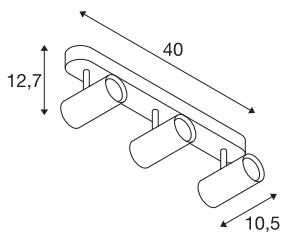

NOBLO III

Indoor LED surface-mounted ceiling light 2700K silver

NOBLO rotating and tilting LED spotlight for surface mounting on walls and ceilings. The luminaire impresses with its slim design and is therefore ideal for modern lighting concepts. The luminaire is made from aluminium and equipped with a Premium LED module. The luminaire is available in three housing colours with two or three light outlets.

TECHNICAL DATA

Item no.:	1002978
Primary nominal voltage	220-240V ~50/60Hz mA/V
Secondary power / secondary voltage	350 mA/V
Vertical tilting range	90 °
Horizontal rotation range	350 °
Length	40.0 cm
Width	10.5 cm
Height	12.7 cm
Net weight	1.02 kg
Gross weight	1.357 kg
IP Code	IP 20
Safety class	I
Assembly	Surface
Assembly details	Ceiling, Wall
Dimming technology	Leading edge
Wattage	24 W
Lumen	1800 lm
Colour temperature	2700 Kelvin
Beam angle	36 °
Color	silver
CRI	>80
Binning	6

LXXBXX data	70/50
Service life	30000 h
BIG WHITE Page	343

Notes
