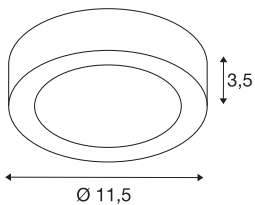

## SENSER 12

Indoor LED surface-mounted ceiling light round white 3000K

The flat SENSER wall and ceiling light made from aluminium is available in white and silver-grey, in a round or square version. The rigid Premium LED insert produces homogeneous base illumination over a wide area thanks to its extensive beam angle.

## TECHNICAL DATA

|                                     |                            |
|-------------------------------------|----------------------------|
| Item no.:                           | 1003014                    |
| Primary nominal voltage             | 220-240V ~50/60Hz mA/V     |
| Secondary power / secondary voltage | 200 mA/V                   |
| Height                              | 3.5 cm                     |
| Diameter                            | 11.5 cm                    |
| Net weight                          | 0.264 kg                   |
| Gross weight                        | 0.303 kg                   |
| IP Code                             | IP 20                      |
| Safety class                        | I                          |
| Impact resistance class             | IK02                       |
| Impact resistance                   | 0,200000000000000001 Joule |
| Assembly                            | Surface                    |
| Assembly details                    | Ceiling, Wall              |
| Dimming technology                  | trailing edge              |
| Wattage                             | 8.2 W                      |
| Lumen                               | 480 lm                     |
| Colour temperature                  | 3000 Kelvin                |
| Color                               | white                      |
| CRI                                 | >80                        |
| Binning                             | 6                          |
| LXXBXX data                         | 70/50                      |
| Service life                        | 48000 h                    |