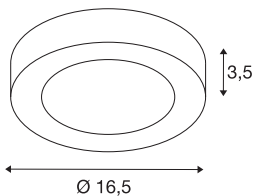

SENSER 18

Indoor LED surface-mounted ceiling light round white 3000K

The flat SENSER wall and ceiling light made from aluminium is available in white and silver-grey, in a round or square version. The rigid Premium LED insert produces homogeneous base illumination over a wide area thanks to its extensive beam angle.

TECHNICAL DATA

| | |
|-------------------------------------|----------------------------|
| Item no.: | 1003015 |
| Primary nominal voltage | 220-240V ~50/60Hz mA/V |
| Secondary power / secondary voltage | 350 mA/V |
| Height | 3.5 cm |
| Diameter | 16.5 cm |
| Net weight | 0.382 kg |
| Gross weight | 0.444 kg |
| IP Code | IP 20 |
| Safety class | I |
| Impact resistance class | IK02 |
| Impact resistance | 0,200000000000000001 Joule |
| Assembly | Surface |
| Assembly details | Ceiling, Wall |
| Dimming technology | trailing edge |
| Wattage | 12 W |
| Lumen | 880 lm |
| Colour temperature | 3000 Kelvin |
| Color | white |
| CRI | >80 |
| Binning | 6 |
| LXXBXX data | 70/50 |
| Service life | 48000 h |