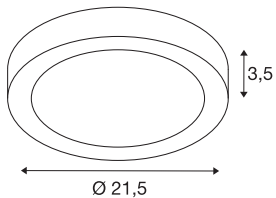

## SENSER 24

Indoor LED surface-mounted ceiling light round white 3000K

The flat SENSER wall and ceiling light made from aluminium is available in white and silver-grey, in a round or square version. The rigid Premium LED insert produces homogeneous base illumination over a wide area thanks to its extensive beam angle.

## TECHNICAL DATA

Item no.:	1003016
Primary nominal voltage	220-240V ~50/60Hz mA/V
Secondary power / secondary voltage	500 mA/V
Height	3.5 cm
Diameter	21.5 cm
Net weight	0.5 kg
Gross weight	0.584 kg
IP Code	IP 20
Safety class	I
Impact resistance class	IK02
Impact resistance	0,200000000000000001 Joule
Assembly	Surface
Assembly details	Ceiling, Wall
Dimming technology	trailing edge
Wattage	15 W
Lumen	1200 lm
Colour temperature	3000 Kelvin
Color	white
CRI	>80
Binning	6
LXXBXX data	70/50
Service life	48000 h