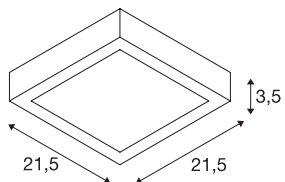

SENSER 24

Indoor LED surface-mounted ceiling light square white 3000K

The flat SENSER wall and ceiling light made from aluminium is available in white and silver-grey, in a round or square version. The rigid Premium LED insert produces homogeneous base illumination over a wide area thanks to its extensive beam angle.

TECHNICAL DATA

Item no.:	1003019
Primary nominal voltage	220-240V ~50/60Hz mA/V
Secondary power / secondary voltage	500 mA/V
Length	21.5 cm
Width	21.5 cm
Height	3.5 cm
Net weight	0.612 kg
Gross weight	0.716 kg
IP Code	IP 20
Safety class	I
Impact resistance class	IK02
Impact resistance	0,20000000000000001 Joule
Assembly	Surface
Assembly details	Ceiling, Wall
Dimming technology	trailing edge
Wattage	15 W
Lumen	1200 lm
Colour temperature	3000 Kelvin
Color	white
CRI	>80
Binning	6
LXXBXX data	70/50