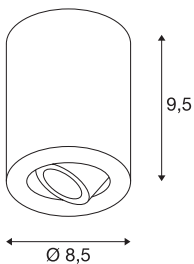

TRILEDO ROUND CL ceiling light

LED, 3000K, round, matt black, 38°, 6.2W, incl. driver

The twisting and tiltable ceiling light TRILEDO ROUND CL is made of aluminium and comes in housing colours of white, brushed aluminium and matt black. Thanks to its aluminium lamp head, the cone of light can be individually aligned. Fitted with an efficient COB LED with 6.2W and with the driver included, it can be connected directly to the 230V mains supply. This luminaire contains built-in LED lamps.

TECHNICAL DATA

Item no.:	113930
Lamps included	0
Primary nominal voltage	100-240V ~50/60Hz mA/V
Secondary power / secondary voltage	350 mA/V
Vertical tilting range	30 °
Horizontal rotation range	100 °
Height	9.5 cm
Diameter	8.5 cm
Net weight	0.527 kg
Gross weight	0.63 kg
IP Code	IP 20
Safety class	I
Assembly	Surface
Assembly details	Ceiling
Wattage	8.1 W
Lumen	670 lm
Colour temperature	3000 Kelvin
Beam angle	36 °
Color	black
CRI	>80
Binning	3
LXXBXX data	70/50

Service life	40000 h
BIG WHITE Page	321

Notes
