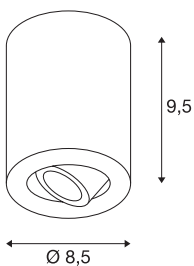

TRILEDO ROUND CL ceiling light

LED, 3000K, round, white, 38°, 6.2W, incl. driver

The twisting and tiltable ceiling light TRILEDO ROUND CL is made of aluminium and comes in housing colours of white, brushed aluminium and matt black. Thanks to its aluminium lamp head, the cone of light can be individually aligned. Fitted with an efficient COB LED with 6.2W and with the driver included, it can be connected directly to the 230V mains supply. This luminaire contains built-in LED lamps.

TECHNICAL DATA

Item no.:	113931
Lamps included	0
Primary nominal voltage	100-240V ~50/60Hz mA/V
Secondary power / secondary voltage	350 mA/V
Vertical tilting range	30 °
Horizontal rotation range	100 °
Height	9.5 cm
Diameter	8.5 cm
Net weight	0.533 kg
Gross weight	0.634 kg
IP Code	IP 20
Safety class	I
Assembly	Surface
Assembly details	Ceiling
Wattage	8.1 W
Lumen	670 lm
Colour temperature	3000 Kelvin
Beam angle	36 °
Color	white
CRI	>80
Binning	3
LXXBXX data	70/50

Service life	40000 h
BIG WHITE Page	321

Notes
