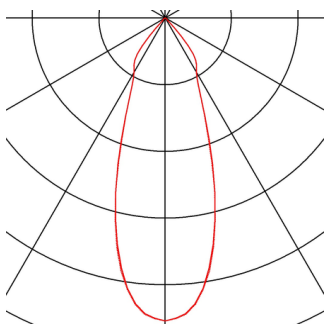

TRILEDO ROUND CL ceiling light

LED, 3000K, round, white, 38°, 6.2W, incl. driver

The twisting and tiltable ceiling light TRILEDO ROUND CL is made of aluminium and comes in housing colours of white, brushed aluminium and matt black. Thanks to its aluminium lamp head, the cone of light can be individually aligned. Fitted with an efficient COB LED with 6.2W and with the driver included, it can be connected directly to the 230V mains supply. This luminaire contains built-in LED lamps.

TECHNICAL DATA

Item no.:	113931
Lamps included	0
Primary nominal voltage	100-240V ~50/60Hz mA/V
Secondary power / secondary voltage	350 mA/V
Vertical tilting range	30 °
Horizontal rotation range	100 °
Height	9.5 cm
Diameter	8.5 cm
Net weight	0.533 kg
Gross weight	0.634 kg
IP Code	IP 20
Safety class	I
Assembly	Surface
Assembly details	Ceiling
Wattage	8.1 W
Lumen	670 lm
Colour temperature	3000 Kelvin
Beam angle	36 °
Color	white
CRI	>80
Binning	3
LXXBXX data	70/50