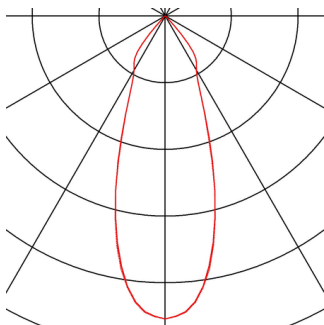

## TRILEDO ROUND CL ceiling light

LED, 3000K, round, brushed aluminium, 38°, 8.2W, in-cl. driver

The twisting and tiltable ceiling light TRILEDO ROUND CL is made of aluminium and comes in housing colours of white, brushed aluminium and matt black. Thanks to its aluminium lamp head, the cone of light can be individually aligned. Fitted with an efficient COB LED with 6.2W and with the driver included, it can be connected directly to the 230V mains supply. This luminaire contains built-in LED lamps.

## TECHNICAL DATA

Item no.:	113936
Lamps included	0
Primary nominal voltage	100-240V ~50/60Hz mA/V
Secondary power / secondary voltage	350 mA/V
Vertical tilting range	30 °
Horizontal rotation range	100 °
Height	9.5 cm
Diameter	8.5 cm
Net weight	0.574 kg
Gross weight	0.675 kg
IP Code	IP 20
Safety class	I
Assembly	Surface
Assembly details	Ceiling
Wattage	8.1 W
Lumen	670 lm
Colour temperature	3000 Kelvin
Beam angle	36 °
Color	aluminium
CRI	>80
Binning	3
LXXBXX data	70/50