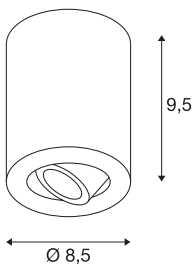

## TRILEDO ROUND CL ceiling light

LED, 3000K, round, brushed aluminium, 38°, 8.2W, in-cl. driver

The twisting and tiltable ceiling light TRILEDO ROUND CL is made of aluminium and comes in housing colours of white, brushed aluminium and matt black. Thanks to its aluminium lamp head, the cone of light can be individually aligned. Fitted with an efficient COB LED with 6.2W and with the driver included, it can be connected directly to the 230V mains supply. This luminaire contains built-in LED lamps.

## TECHNICAL DATA

Item no.:	113936
Lamps included	0
Primary nominal voltage	100-240V ~50/60Hz mA/V
Secondary power / secondary voltage	350 mA/V
Vertical tilting range	30 °
Horizontal rotation range	100 °
Height	9.5 cm
Diameter	8.5 cm
Net weight	0.574 kg
Gross weight	0.675 kg
IP Code	IP 20
Safety class	I
Assembly	Surface
Assembly details	Ceiling
Wattage	8.1 W
Lumen	670 lm
Colour temperature	3000 Kelvin
Beam angle	36 °
Color	aluminium
CRI	>80
Binning	3
LXXBXX data	70/50