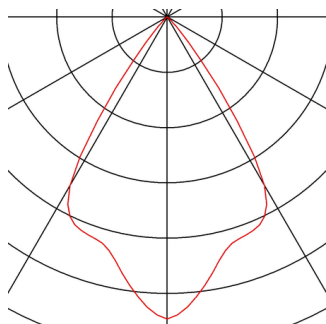

SUPROS

ceiling light, LED, 3000K, round, black, 2100lm, 60° reflector, incl. clip springs

The SUPROS light series impresses with its multitude of possible applications, excellent LED technology and its harmonious design. With its very high luminous flux, the SUPROS product family is ideally suited to replace power-hungry, conventional lighting installations. The wide-area reflector included in the delivers can be replaced by reflectors with narrower beam angles which are optionally available. This can be done without the need for tools. With the factory-installed LED driver, all the luminaires in the series are suitable for direct connection to the 230V mains supply.

TECHNICAL DATA

Item no.:	114130
Lamps included	0
Primary nominal voltage	220-240V ~50/60Hz mA/V
Secondary power / secondary voltage	750 mA/V
Vertical tilting range	50 °
Horizontal rotation range	350 °
Height	20.5 cm
Diameter	12.7 cm
Net weight	1.388 kg
Gross weight	1.497 kg
IP Code	IP 20
Safety class	I
Assembly	Surface
Assembly details	Ceiling
Wattage	31 W
Lumen	2600 lm
Colour temperature	3000 Kelvin
Beam angle	60 °
Color	black
CRI	>80
Binning	3
LXXBXX data	70/50