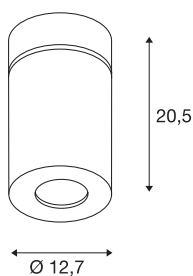

TECHNICAL DATA

Item no.:	114130
Lamps included	0
Primary nominal voltage	220-240V ~50/60Hz mA/V
Secondary power / secondary voltage	750 mA/V
Vertical tilting range	50 °
Horizontal rotation range	350 °
Height	20.5 cm
Diameter	12.7 cm
Net weight	1.388 kg
Gross weight	1.497 kg
IP Code	IP 20
Safety class	I
Assembly	Surface
Assembly details	Ceiling
Wattage	31 W
Lumen	2600 lm
Colour temperature	3000 Kelvin
Beam angle	60 °
Color	black
CRI	>80
Binning	3
LXXBXX data	70/50