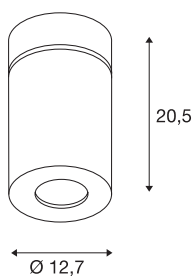

TECHNICAL DATA

Item no.:	114131
Lamps included	0
Primary nominal voltage	220-240V ~50/60Hz mA/V
Secondary power / secondary voltage	750 mA/V
Vertical tilting range	50 °
Horizontal rotation range	350 °
Height	20.5 cm
Diameter	12.7 cm
Net weight	1.364 kg
Gross weight	1.522 kg
IP Code	IP 20
Safety class	I
Assembly	Surface
Assembly details	Ceiling
Wattage	31 W
Lumen	2600 lm
Colour temperature	3000 Kelvin
Beam angle	60 °
Color	white
CRI	>80
Binning	3
LXXBXX data	70/50