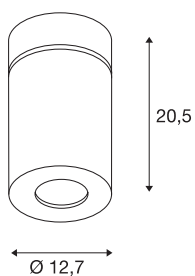

## TECHNICAL DATA

Item no.:	114180
Lamps included	0
Primary nominal voltage	220-240V ~50/60Hz mA/V
Secondary power / secondary voltage	750 mA/V
Vertical tilting range	50 °
Horizontal rotation range	350 °
Height	20.5 cm
Diameter	12.7 cm
Net weight	1.37 kg
Gross weight	1.644 kg
IP Code	IP 20
Safety class	I
Assembly	Surface
Assembly details	Ceiling
Wattage	31 W
Lumen	2850 lm
Colour temperature	4000 Kelvin
Beam angle	60 °
Color	black
CRI	>80
Binning	3
LXXBXX data	70/50