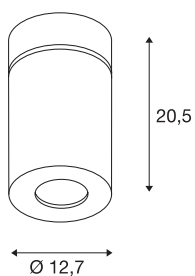

## TECHNICAL DATA

Item no.:	114181
Lamps included	0
Primary nominal voltage	220-240V ~50/60Hz mA/V
Secondary power / secondary voltage	750 mA/V
Vertical tilting range	50 °
Horizontal rotation range	350 °
Height	20.5 cm
Diameter	12.7 cm
Net weight	1.354 kg
Gross weight	1.457 kg
IP Code	IP 20
Safety class	I
Assembly	Surface
Assembly details	Ceiling
Wattage	31 W
Lumen	2850 lm
Colour temperature	4000 Kelvin
Beam angle	60 °
Color	white
CRI	>80
Binning	3
LXXBXX data	70/50