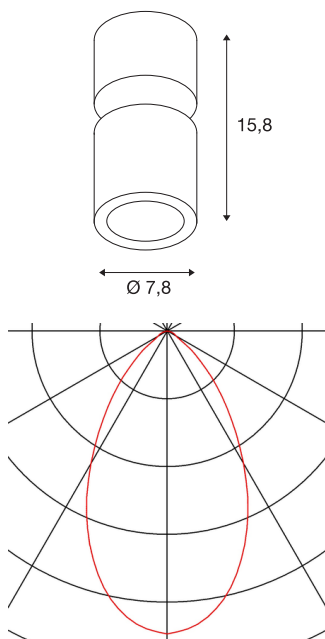

TECHNICAL DATA

Item no.:	116330
Lamps included	1
Number of different light outlets	1
Primary nominal voltage	220-240V ~50/60Hz mA/V
Secondary power / secondary voltage	250 mA/V
Vertical tilting range	60 °
Horizontal rotation range	350 °
Height	15.8 cm
Diameter	7.8 cm
Net weight	0.613 kg
Gross weight	0.678 kg
IP Code	IP 20
Safety class	I
Assembly	Surface
Assembly details	Ceiling
Dimming technology	trailing edge
Wattage	12 W
Lumen	700 lm
Colour temperature	3000 Kelvin
Beam angle	60 °
Color	black
CRI	>80

Accessories

116302	LENS , for SUPROS 78, 20°
116304	LENS , for SUPROS 78, 40°

Binning	6
LXXBXX data	70/50
Service life	25000 h
BIG WHITE Page	325

Notes
