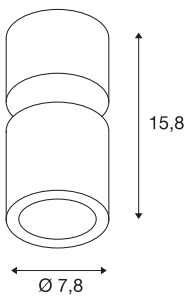

## TECHNICAL DATA

Item no.:	116331
Lamps included	1
Number of different light outlets	1
Primary nominal voltage	220-240V ~50/60Hz mA/V
Secondary power / secondary voltage	250 mA/V
Vertical tilting range	60 °
Horizontal rotation range	350 °
Height	15.8 cm
Diameter	7.8 cm
Net weight	0.616 kg
Gross weight	0.668 kg
IP Code	IP 20
Safety class	I
Assembly	Surface
Assembly details	Ceiling
Dimming technology	trailing edge
Wattage	12 W
Lumen	700 lm
Colour temperature	3000 Kelvin
Beam angle	60 °
Color	white
CRI	>80

## Accessories

116302	LENS , for SUPROS 78, 20°
116304	LENS , for SUPROS 78, 40°

Binning	6
LXXBXX data	70/50
Service life	25000 h
BIG WHITE Page	325