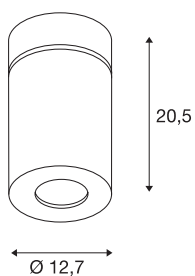

TECHNICAL DATA

Item no.:	118181
Lamps included	0
Primary nominal voltage	220-240V ~50/60Hz mA/V
Secondary power / secondary voltage	950 mA/V
Vertical tilting range	50 °
Horizontal rotation range	350 °
Height	20.5 cm
Diameter	12.7 cm
Net weight	1.404 kg
Gross weight	1.502 kg
IP Code	IP 20
Safety class	I
Assembly	Surface
Assembly details	Ceiling
Wattage	36 W
Lumen	3300 lm
Colour temperature	4000 Kelvin
Beam angle	60 °
Color	white
CRI	>80
Binning	3
LXXBXX data	70/50